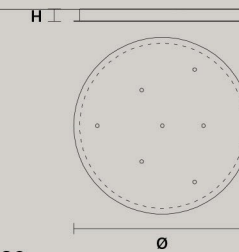

ROUND CANOPY RD 60