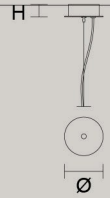

SINGLE CANOPY

SIZE	FINISHINGS	PRODUCT NAME
Ø 10 cm / 3.90"	● V91	POSY S1 25
H 3,2 cm / 1.30"