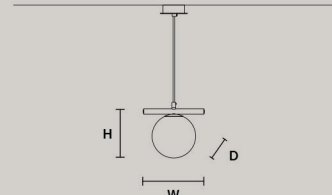

## POSY S1 12

W	18 cm / 7.10"
D	12 cm / 4.70"
H	14 cm / 5.50"

STANDARD LIGHTING  
1xG9x10 W MAX (NOT INCL.)\*

\* BULB MAX  
Ø 37 mm/1.50" W 70 mm/2.80"

## POSY S1 16

W	22 cm / 8.70"
D	16 cm / 6.30"
H	18 cm / 7.10"

STANDARD LIGHTING  
1xE14x10 W MAX (NOT INCL.)\*

\* BULB MAX  
Ø 37 mm /1.50" W 110 mm/4.30"

## POSY S1 20

W	26 cm / 10.20"
D	20 cm / 7.90"
H	22 cm / 8.70"

STANDARD LIGHTING  
1xE14x10 W MAX (NOT INCL.)\*

\* BULB MAX  
Ø 37 mm /1.50" W 150 mm/5.90"

## POSY A1 P

W	22 cm / 8.70"
D	22 cm / 8.70"
H	16 cm / 6.30"

STANDARD LIGHTING  
1xE14x10 W MAX (NOT INCL.)\*

\* BULB MAX  
Ø 37 mm /1.50" W 110 mm/4.30"