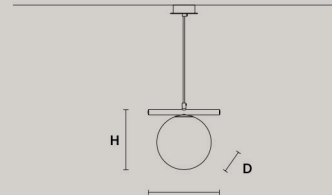

## POSY S1 12

W	18 cm / 7.10"
D	12 cm / 4.70"
H	14 cm / 5.50"

STANDARD LIGHTING  
1xG9x10 W MAX (NOT INCL.)\*

\* BULB MAX  
Ø 37 mm/1.50" W 70 mm/2.80"

## POSY S1 16

W	22 cm / 8.70"
D	16 cm / 6.30"
H	18 cm / 7.10"

STANDARD LIGHTING  
1xE14x10 W MAX (NOT INCL.)\*

\* BULB MAX  
Ø 37 mm /1.50" W 110 mm/4.30"

## POSY S1 20

W	26 cm / 10.20"
D	20 cm / 7.90"
H	22 cm / 8.70"

STANDARD LIGHTING  
1xE14x10 W MAX (NOT INCL.)\*

\* BULB MAX  
Ø 37 mm /1.50" W 150 mm/5.90"

## POSY A1 P

W	22 cm / 8.70"
D	22 cm / 8.70"
H	16 cm / 6.30"

STANDARD LIGHTING  
1xE14x10 W MAX (NOT INCL.)\*

\* BULB MAX  
Ø 37 mm /1.50" W 110 mm/4.30"