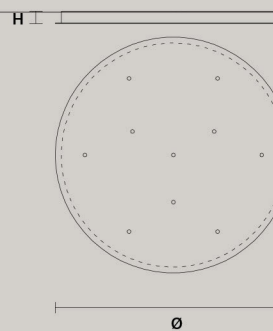

ROUND CANOPY RD 80