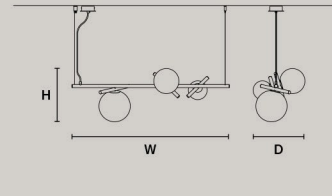

## POSY TL

W	26 cm / 10.20"
D	20 cm / 7.90"
H	20 cm / 7.90"

STANDARD LIGHTING  
1xE14x10 W MAX (NOT INCL.)\*

\* BULB MAX  
Ø 37 mm /1.50" W 110 mm/4.30"

## POSY STL

W	39 cm / 15.40"
D	32 cm / 12.60"
H	152 cm / 59.80"

STANDARD LIGHTING  
1xG9x10 W MAX (NOT INCL.)\*  
2xE14x10 W MAX (NOT INCL.)\*\*

\* BULB MAX  
Ø 37 mm/1.50" W 70 mm/2.80"  
\*\* BULB MAX  
Ø 37 mm /1.50" W 110 mm/4.30"

## POSY S1 25

W	31 cm / 12.20"
D	25 cm / 9.80"
H	29 cm / 11.40"

STANDARD LIGHTING  
1xE27x20 W MAX (NOT INCL.)\*

\* BULB MAX  
Ø 62 mm/2.40" W 185 mm/7.30"

## POSY BIL3

W	100 cm / 39.40"
D	33 cm / 13.00"
H	34 cm / 13.40"

STANDARD LIGHTING  
1xG9x10 W MAX (NOT INCL.)\*  
2xE14x10 W MAX (NOT INCL.)\*\*

\* BULB MAX  
Ø 37 mm/1.50" W 70 mm/2.80"  
\*\* BULB MAX  
Ø 37 mm /1.50" W 110 mm/4.30"