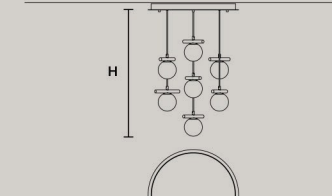

POSY C7 RD 60

ø	60 cm / 23.60"
H MAX	160 cm / 63.00"

STANDARD LIGHTING
7xG9x10 W MAX (NOT INCL.)*

* BULB MAX
Ø 37 mm/1.50" W 70 mm/2.80"