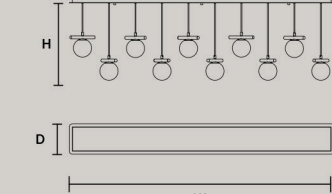

## POSY C7 LN 125

W	125 cm / 49.20"
D	20 cm / 7.90"
H MAX	160 cm / 63.00"

STANDARD LIGHTING  
7xG9x10 W MAX (NOT INCL.)\*

\* BULB MAX  
Ø 37 mm/1.50" W 70 mm/2.80"

## POSY C10 LN 175

W	175 cm / 68.90"
D	20 cm / 7.90"
H MAX	160 cm / 63.00"

STANDARD LIGHTING  
10xG9x10 W MAX (NOT INCL.)\*

\* BULB MAX  
Ø 37 mm/1.50" W 70 mm/2.80"

\* : ONLY FOR THE US MARKET.