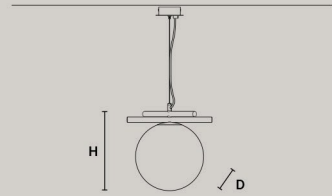

## POSY A1 G

W	26 cm / 10.20"
D	26 cm / 10.20"
H	20 cm / 7.90"

STANDARD LIGHTING  
1xE14x10 W MAX (NOT INCL.)\*

\* BULB MAX  
Ø 37 mm /1.50" W 110 mm/4.30"

## POSY TL

W	26 cm / 10.20"
D	20 cm / 7.90"
H	20 cm / 7.90"

STANDARD LIGHTING  
1xE14x10 W MAX (NOT INCL.)\*

\* BULB MAX  
Ø 37 mm /1.50" W 110 mm/4.30"

## POSY STL

W	39 cm / 15.40"
D	32 cm / 12.60"
H	152 cm / 59.80"

STANDARD LIGHTING  
1xG9x10 W MAX (NOT INCL.)\*  
2xE14x10 W MAX (NOT INCL.)\*\*

\* BULB MAX  
Ø 37 mm/1.50" W 70 mm/2.80"  
\*\* BULB MAX  
Ø 37 mm /1.50" W 110 mm/4.30"

## POSY S1 25

W	31 cm / 12.20"
D	25 cm / 9.80"
H	29 cm / 11.40"

STANDARD LIGHTING  
1xE27x20 W MAX (NOT INCL.)\*

\* BULB MAX  
Ø 62 mm/2.40" W 185 mm/7.30"