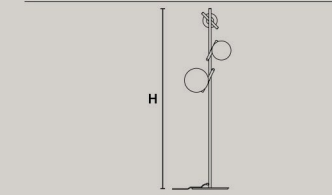

## POSY A1 P

W	22 cm / 8.70"
D	22 cm / 8.70"
H	16 cm / 6.30"

STANDARD LIGHTING  
1xE14x10 W MAX (NOT INCL.)\*

\* BULB MAX  
Ø 37 mm /1.50" W 110 mm/4.30"

## POSY A1 G

W	26 cm / 10.20"
D	26 cm / 10.20"
H	20 cm / 7.90"

STANDARD LIGHTING  
1xE14x10 W MAX (NOT INCL.)\*

\* BULB MAX  
Ø 37 mm /1.50" W 110 mm/4.30"

## POSY TL

W	26 cm / 10.20"
D	20 cm / 7.90"
H	20 cm / 7.90"

STANDARD LIGHTING  
1xE14x10 W MAX (NOT INCL.)\*

\* BULB MAX  
Ø 37 mm /1.50" W 110 mm/4.30"

## POSY STL

W	39 cm / 15.40"
D	32 cm / 12.60"
H	152 cm / 59.80"

STANDARD LIGHTING  
1xG9x10 W MAX (NOT INCL.)\*  
2xE14x10 W MAX (NOT INCL.)\*\*

\* BULB MAX  
Ø 37 mm/1.50" W 70 mm/2.80"  
\*\* BULB MAX  
Ø 37 mm /1.50" W 110 mm/4.30"