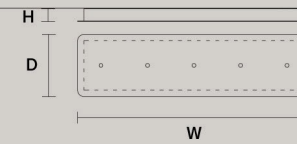

MULTIPLE CANOPIES

LINEAR CANOPY LN 75

SIZE	FINISHINGS	PRODUCT NAME
W 75 cm / 29.50"	● V91	POSY C5 LN 75
D 20 cm / 7.90"		
H 4 cm / 1.60"