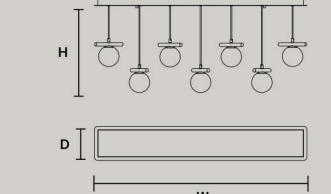

POSY C7 LN 125

W	125 cm / 49.20"
D	20 cm / 7.90"
H MAX	160 cm / 63.00"

STANDARD LIGHTING
7xG9x10 W MAX (NOT INCL.)*

* BULB MAX
Ø 37 mm/1.50" W 70 mm/2.80"