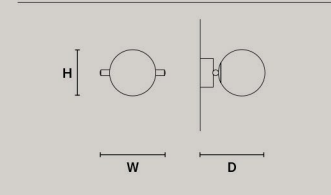

## POSY S1 16

W	22 cm / 8.70"
D	16 cm / 6.30"
H	18 cm / 7.10"

STANDARD LIGHTING  
1xE14x10 W MAX (NOT INCL.)\*

\* BULB MAX  
Ø 37 mm /1.50" W 110 mm/4.30"

## POSY S1 20

W	26 cm / 10.20"
D	20 cm / 7.90"
H	22 cm / 8.70"

STANDARD LIGHTING  
1xE14x10 W MAX (NOT INCL.)\*

\* BULB MAX  
Ø 37 mm /1.50" W 150 mm/5.90"

## POSY A1 P

W	22 cm / 8.70"
D	22 cm / 8.70"
H	16 cm / 6.30"

STANDARD LIGHTING  
1xE14x10 W MAX (NOT INCL.)\*

\* BULB MAX  
Ø 37 mm /1.50" W 110 mm/4.30"

## POSY A1 G

W	26 cm / 10.20"
D	26 cm / 10.20"
H	20 cm / 7.90"

STANDARD LIGHTING  
1xE14x10 W MAX (NOT INCL.)\*

\* BULB MAX  
Ø 37 mm /1.50" W 110 mm/4.30"