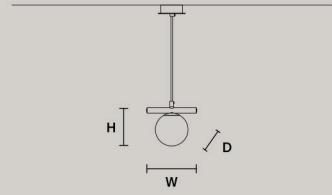

## POSY S1 12

W	18 cm / 7.10"
D	12 cm / 4.70"
H	14 cm / 5.50"

STANDARD LIGHTING  
1xG9x10 W MAX (NOT INCL.)\*

\* BULB MAX  
Ø 37 mm/1.50" W 70 mm/2.80"

## POSY S1 16

W	22 cm / 8.70"
D	16 cm / 6.30"
H	18 cm / 7.10"

STANDARD LIGHTING  
1xE14x10 W MAX (NOT INCL.)\*

\* BULB MAX  
Ø 37 mm /1.50" W 110 mm/4.30"

## POSY S1 20

W	26 cm / 10.20"
D	20 cm / 7.90"
H	22 cm / 8.70"

STANDARD LIGHTING  
1xE14x10 W MAX (NOT INCL.)\*

\* BULB MAX  
Ø 37 mm /1.50" W 150 mm/5.90"