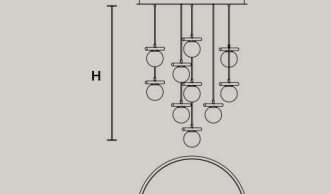

POSY C10 RD 80

ø	80 cm / 31.50"
H MAX	160 cm / 63.00"

STANDARD LIGHTING
10xG9x10 W MAX (NOT INCL.)*

* BULB MAX
Ø 37 mm/1.50" W 70 mm/2.80"