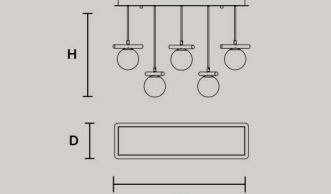

POSY C5 LN 75

W	75 cm / 29.50"
D	20 cm / 7.90"
H MAX	160 cm / 63.00"

STANDARD LIGHTING
5xG9x10 W MAX (NOT INCL.)*

* BULB MAX
Ø 37 mm/1.50" W 70 mm/2.80"