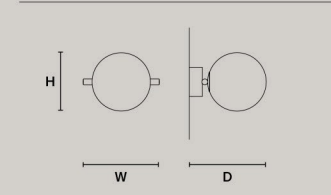

## POSY S1 16

W	22 cm / 8.70"
D	16 cm / 6.30"
H	18 cm / 7.10"

STANDARD LIGHTING  
1xE14x10 W MAX (NOT INCL.)\*

\* BULB MAX  
Ø 37 mm /1.50" W 110 mm/4.30"

## POSY S1 20

W	26 cm / 10.20"
D	20 cm / 7.90"
H	22 cm / 8.70"

STANDARD LIGHTING  
1xE14x10 W MAX (NOT INCL.)\*

\* BULB MAX  
Ø 37 mm /1.50" W 150 mm/5.90"

## POSY A1 P

W	22 cm / 8.70"
D	22 cm / 8.70"
H	16 cm / 6.30"

STANDARD LIGHTING  
1xE14x10 W MAX (NOT INCL.)\*

\* BULB MAX  
Ø 37 mm /1.50" W 110 mm/4.30"

## POSY A1 G

W	26 cm / 10.20"
D	26 cm / 10.20"
H	20 cm / 7.90"

STANDARD LIGHTING  
1xE14x10 W MAX (NOT INCL.)\*

\* BULB MAX  
Ø 37 mm /1.50" W 110 mm/4.30"