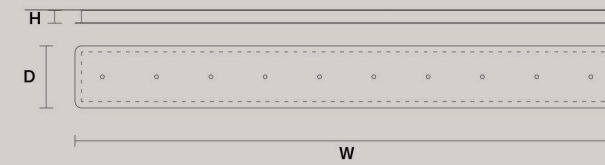

LINEAR CANOPY LN 175

SIZE	FINISHINGS	PRODUCT NAME
W 175 cm / 68.90"	● V91	POSY C10 LN 175
D 20 cm / 7.90"		
H 4 cm / 1.60"		

ROUND CANOPY RD 40

SIZE	FINISHINGS	PRODUCT NAME
Ø 40 cm / 15.70"	● V91	POSY C5 RD 40
H 4 cm / 1.60"		POSY S5