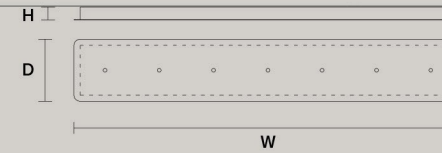

LINEAR CANOPY LN 125

SIZE	FINISHINGS	PRODUCT NAME
W 125 cm / 49.20"	● V91	POSY C7 LN 125
D 20 cm / 7.90"		
H 4 cm / 1.60"