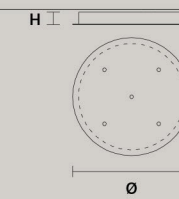

ROUND CANOPY RD 40

SIZE	FINISHINGS	PRODUCT NAME
Ø 40 cm / 15.70"	● V91	POSY C5 RD 40
H 4 cm / 1.60"		POSY S5