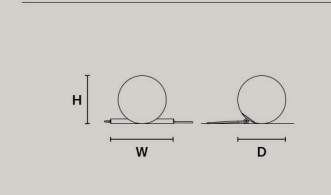

## POSY S1 20

W	26 cm / 10.20"
D	20 cm / 7.90"
H	22 cm / 8.70"

STANDARD LIGHTING  
1xE14x10 W MAX (NOT INCL.)\*

\* BULB MAX  
Ø 37 mm /1.50" W 150 mm/5.90"

## POSY A1 P

W	22 cm / 8.70"
D	22 cm / 8.70"
H	16 cm / 6.30"

STANDARD LIGHTING  
1xE14x10 W MAX (NOT INCL.)\*

\* BULB MAX  
Ø 37 mm /1.50" W 110 mm/4.30"

## POSY A1 G

W	26 cm / 10.20"
D	26 cm / 10.20"
H	20 cm / 7.90"

STANDARD LIGHTING  
1xE14x10 W MAX (NOT INCL.)\*

\* BULB MAX  
Ø 37 mm /1.50" W 110 mm/4.30"

## POSY TL

W	26 cm / 10.20"
D	20 cm / 7.90"
H	20 cm / 7.90"

STANDARD LIGHTING  
1xE14x10 W MAX (NOT INCL.)\*

\* BULB MAX  
Ø 37 mm /1.50" W 110 mm/4.30"